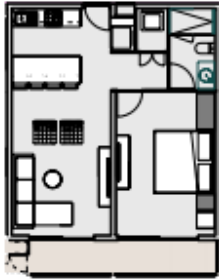

Jaguar

Estudio / Studio  
from  
33.12 m<sup>2</sup>  
356.5 sqft

Estudio PH / Studio PH  
from  
62.55 m<sup>2</sup>  
673.2 sqft

Departamento 2 Recámaras  
2 Bedroom Apartment  
from  
97.52 m<sup>2</sup>  
1,049.6 sqft

Departamento 2 Recámaras Ph  
2 Bedroom Apartment Ph  
from  
193.57 m<sup>2</sup>  
2,083.5 sqft

Coati

Quetzal

Departamento 1 Recámara  
1 Bedroom Apartment  
from  
64.37 m<sup>2</sup>  
692.8 sqft

Departamento 1 Recámara Ph  
1 Bedroom Apartment Ph  
from  
129.11 m<sup>2</sup>  
1,389.7 sqft